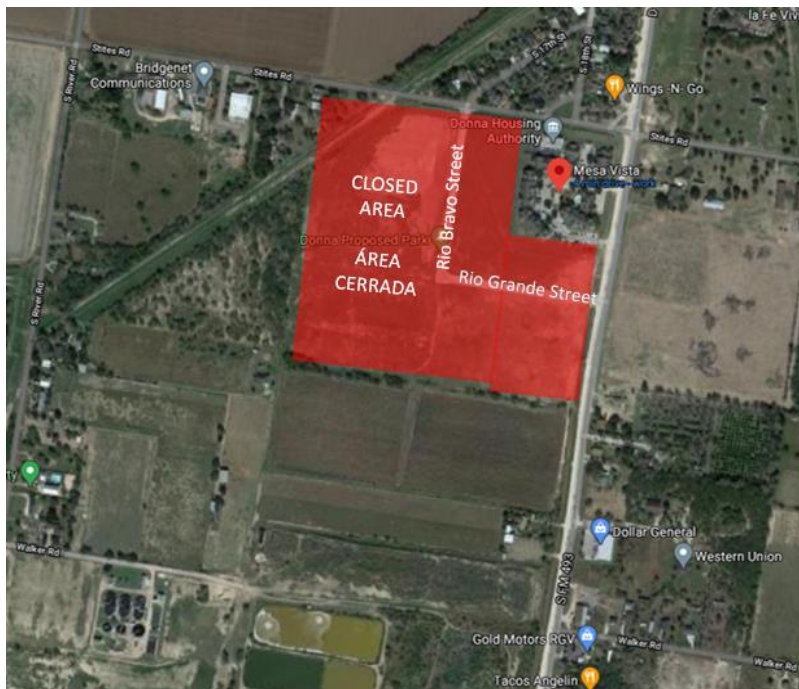

ROAD CLOSURE NOTICE

Rio Bravo Street (North/South) and Rio Grande Street (East/West) located within Donna International Trade Park will be closed starting December 4, 2020 to November 30, 2021. **FM 493 (S. Salinas) and Stites Road will NOT be affected.**

During the closure, no one can enter the property. Please find alternate route or area for exercise. If you have any questions or concerns, please call the Planning Department at (956) 464-6917.

AVISO DE CIERRE TEMPORAL DE CARRETERA

La ciudad de Donna esta dando notificacion que la calle Rio Bravo (norte / sur) y la calle Rio Grande (este / oeste) ubicadas dentro de Donna International Trade Park al partir del 4 de diciembre de 2020 hasta el 30 de Noviembre 2021. **FM 493 (S. Salinas) y Stites Road NO se verán afectadas.**