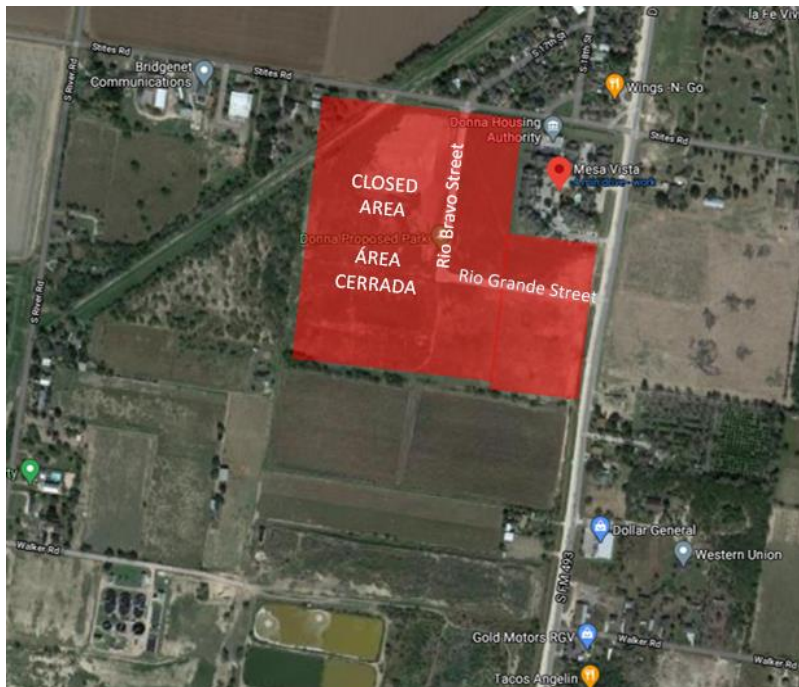

ROAD CLOSURE NOTICE

Rio Bravo Street (North/South) and Rio Grande Street (East/West) located within Donna International Trade Park will be closed starting December 4, 2020 to November 30, 2021. **FM 493 (S. Salinas) and Stites Road will NOT be affected.**

During the closure, no one can enter the property. Please find alternate route or area for exercise. If you have any questions or concerns, please call the Planning Department at (956) 464-6917.

AVISO DE CIERRE TEMPORAL DE CARRETERA

La ciudad de Donna esta dando notificacion que la calle Rio Bravo (norte / sur) y la calle Rio Grande (este / oeste) ubicadas dentro de Donna International Trade Park al partir del 4 de diciembre de 2020 hasta el 30 de Noviembre 2021. **FM 493 (S. Salinas) y Stites Road NO se verán afectadas.**