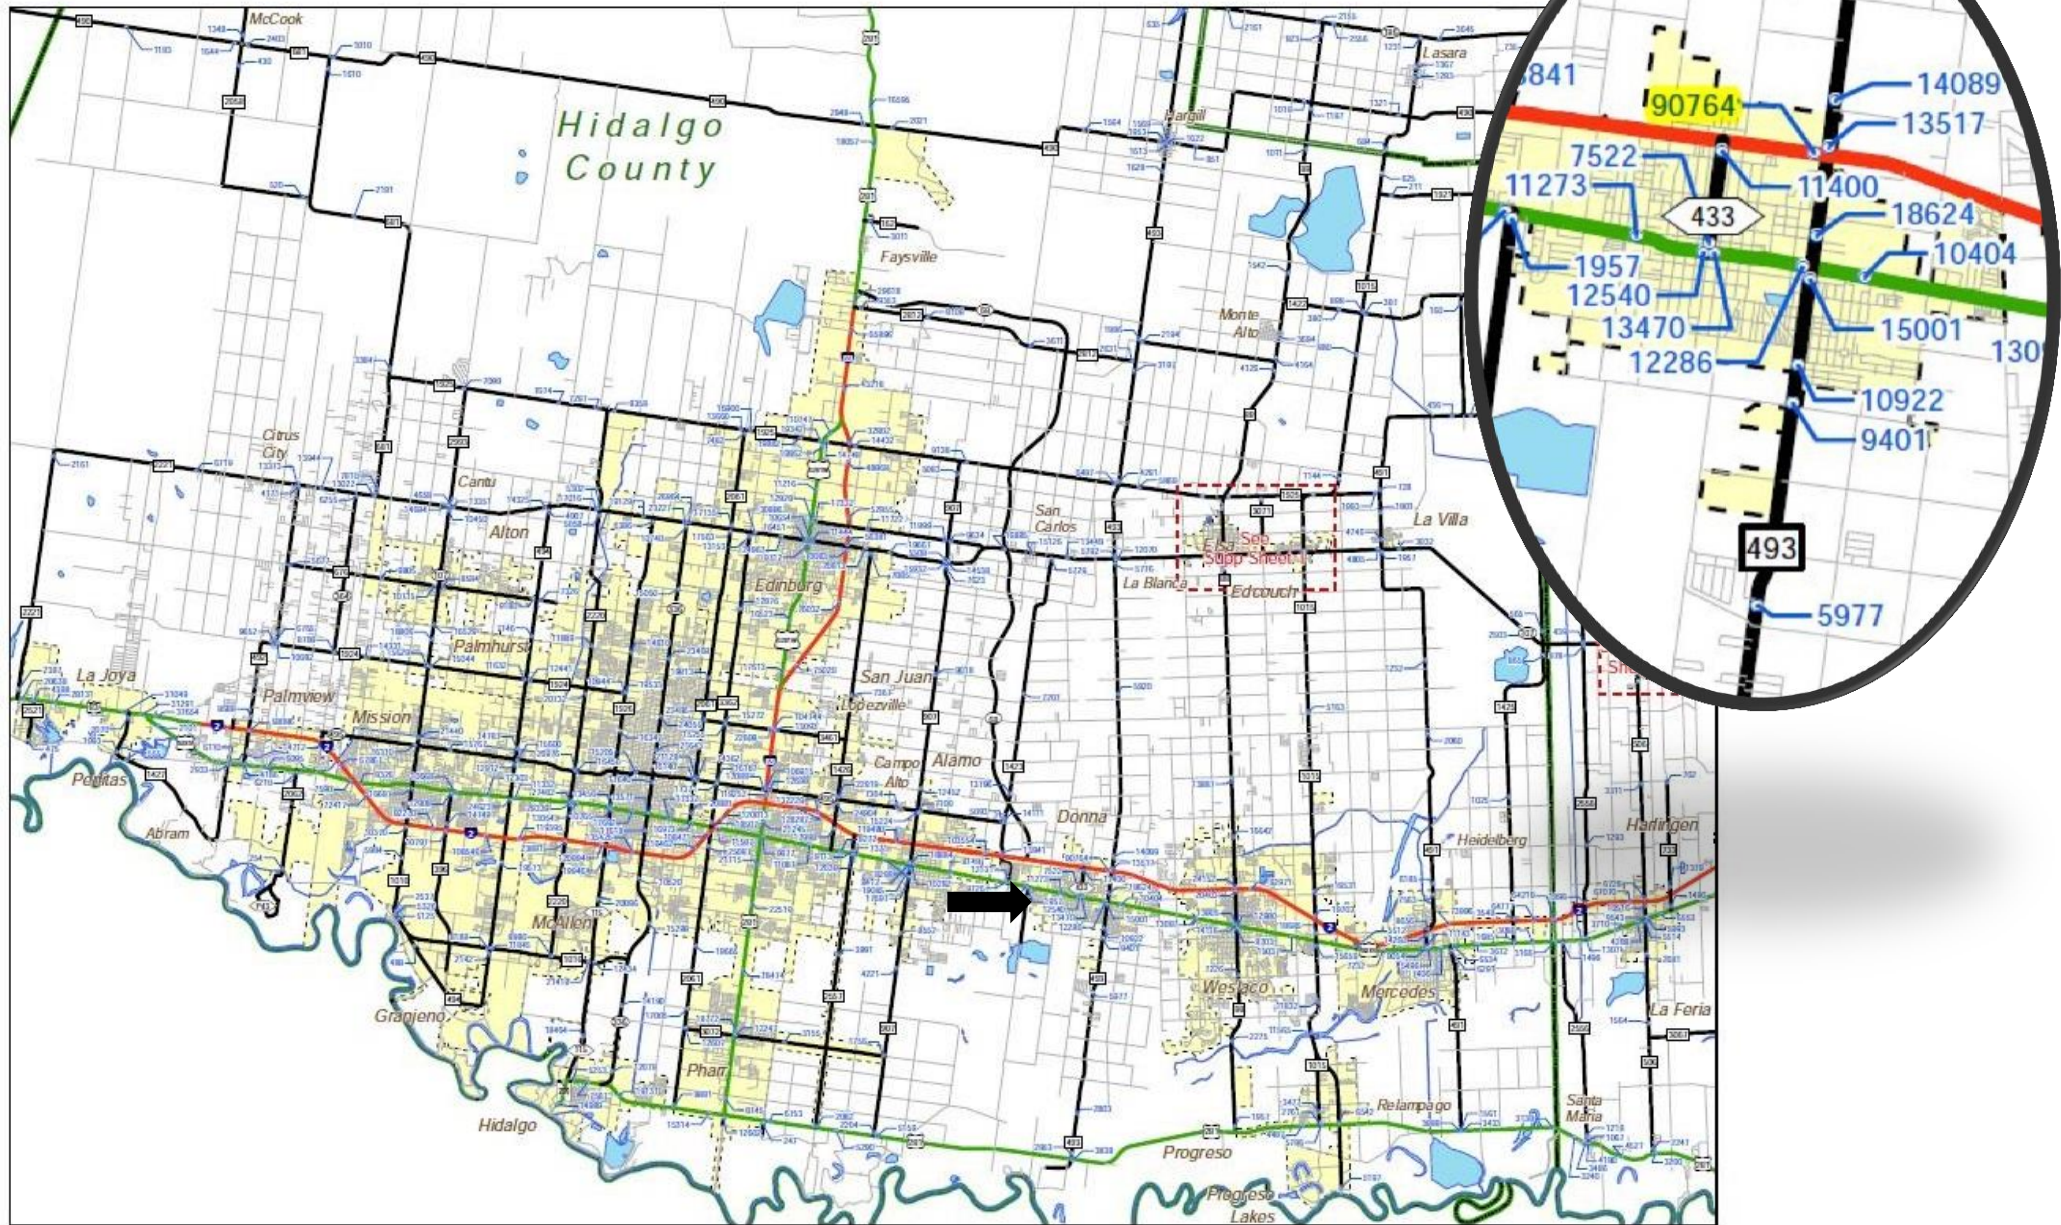

2014 TxDOT Pharr District Traffic Map

2014 PHARR DISTRICT TRAFFIC MAP

PREPARED BY THE
Texas Department of Transportation
Transportation Planning and Programming Division
IN COOPERATION WITH THE
U.S. Department of Transportation

- AADT - FM - IS - Streets
- Towns - FS - SA - Cities
- Roads - RT - DL - Lakes
- RR - RW - SC - Canals
- RR - RR - SR - District
- US - RM - UP - County
- RR - RR - US - County